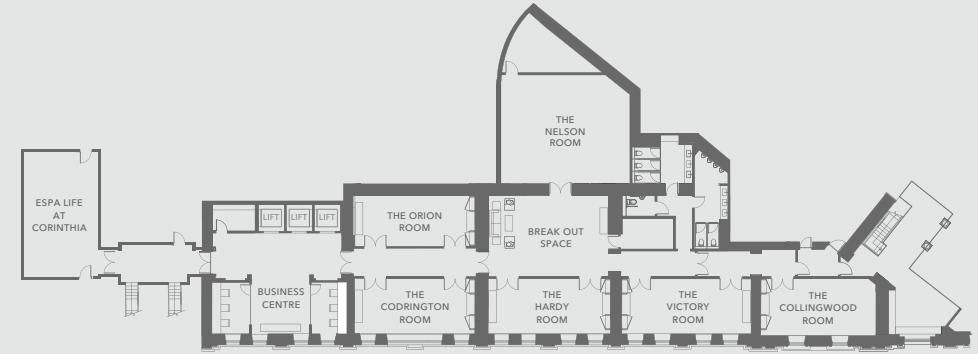

STAY CONNECTED

 @CORINTHIALONDON

 @CORINTHIALONDON

 @CORINTHIAHOTELLONDON

GROUND FLOOR

MEZZANINE LEVEL

ROOM NAME	AREA M ²	AREA FT ²								
THE BALLROOM	263	2,830.9	200	138	180	58	66	72	350	120
THE COURTROOM	140	1,506.9	120	66	90	58	42	48	170	66
THE PRE-FUNCTION AREA	87	936.5	0	0	0	0	0	0	100	0
THE NELSON ROOM	80	861.1	60	48	40	24	24	30	70	36
THE VICTORY ROOM	39	419.8	36	0	0	20	0	0	0	0
THE CODRINGTON ROOM	36	387.5	30	12	22	20	15	0	30	16
THE HARDY ROOM	36	387.5	30	12	22	20	15	0	30	16
THE COLLINGWOOD ROOM	35	376.7	30	0	0	20	0	0	0	0
THE ORION ROOM	39	419.7	30	12	22	18	15	0	30	16
THE NORTHALL PRIVATE DINING ROOM	40.5	436.3	NA	NA	18	18	NA	NA	NA	NA

YOUR EVENT SET-UP	
	Theatre
	Classroom
	Banquet
	Boardroom
	U Shape
	Hollow Square
	Reception
	Cabaret