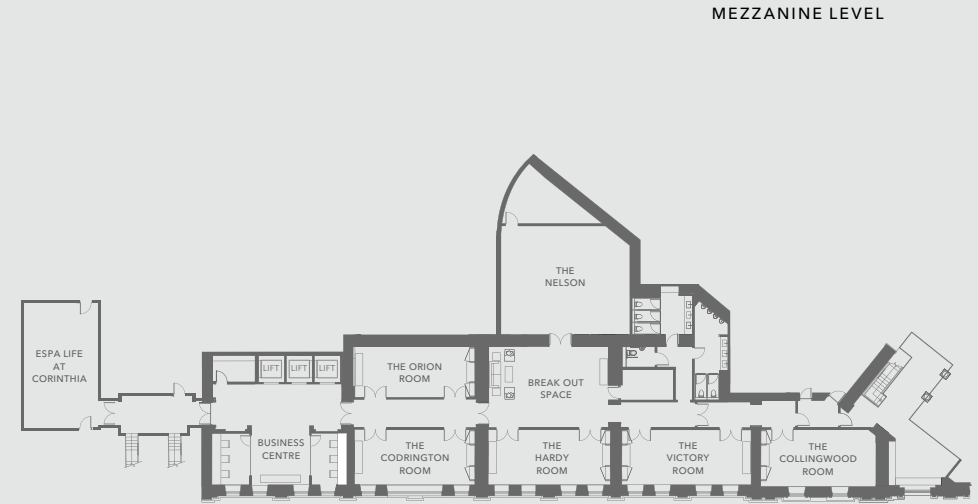

## STAY CONNECTED

 @CORINTHIALONDON

 @CORINTHIALONDON

 @CORINTHIAHOTELLONDON

ROOM NAME	AREA M <sup>2</sup>	AREA FT <sup>2</sup>								
THE BALLROOM	263	2,830.9	250	138	198	58	66	72	350	120
THE COURTROOM	140	1,506.9	150	66	100	58	42	48	170	66
PRE-FUNCTION AREA	87	936.5	0	0	0	0	0	0	100	0
THE NELSON ROOM	80	861.1	60	48	45	24	24	30	70	36
THE VICTORY ROOM	39	419.8	36	0	0	20	0	0	0	0
THE CODRINGTON ROOM	36	387.5	30	12	22	20	15	0	30	16
THE HARDY ROOM	36	387.5	30	12	22	20	15	0	30	16
THE COLLINGWOOD ROOM	35	376.7	30	0	0	20	0	0	0	0
THE ORION ROOM	39	419.7	30	12	22	18	15	0	30	16
THE NORTHALL PRIVATE DINING ROOM	40.5	436.3	NA	NA	18	18	NA	NA	NA	NA

YOUR EVENT SET-UP	
	Theatre
	Classroom
	Banquet
	Conference
	U Shape
	Hollow Square
	Reception
	Cabaret