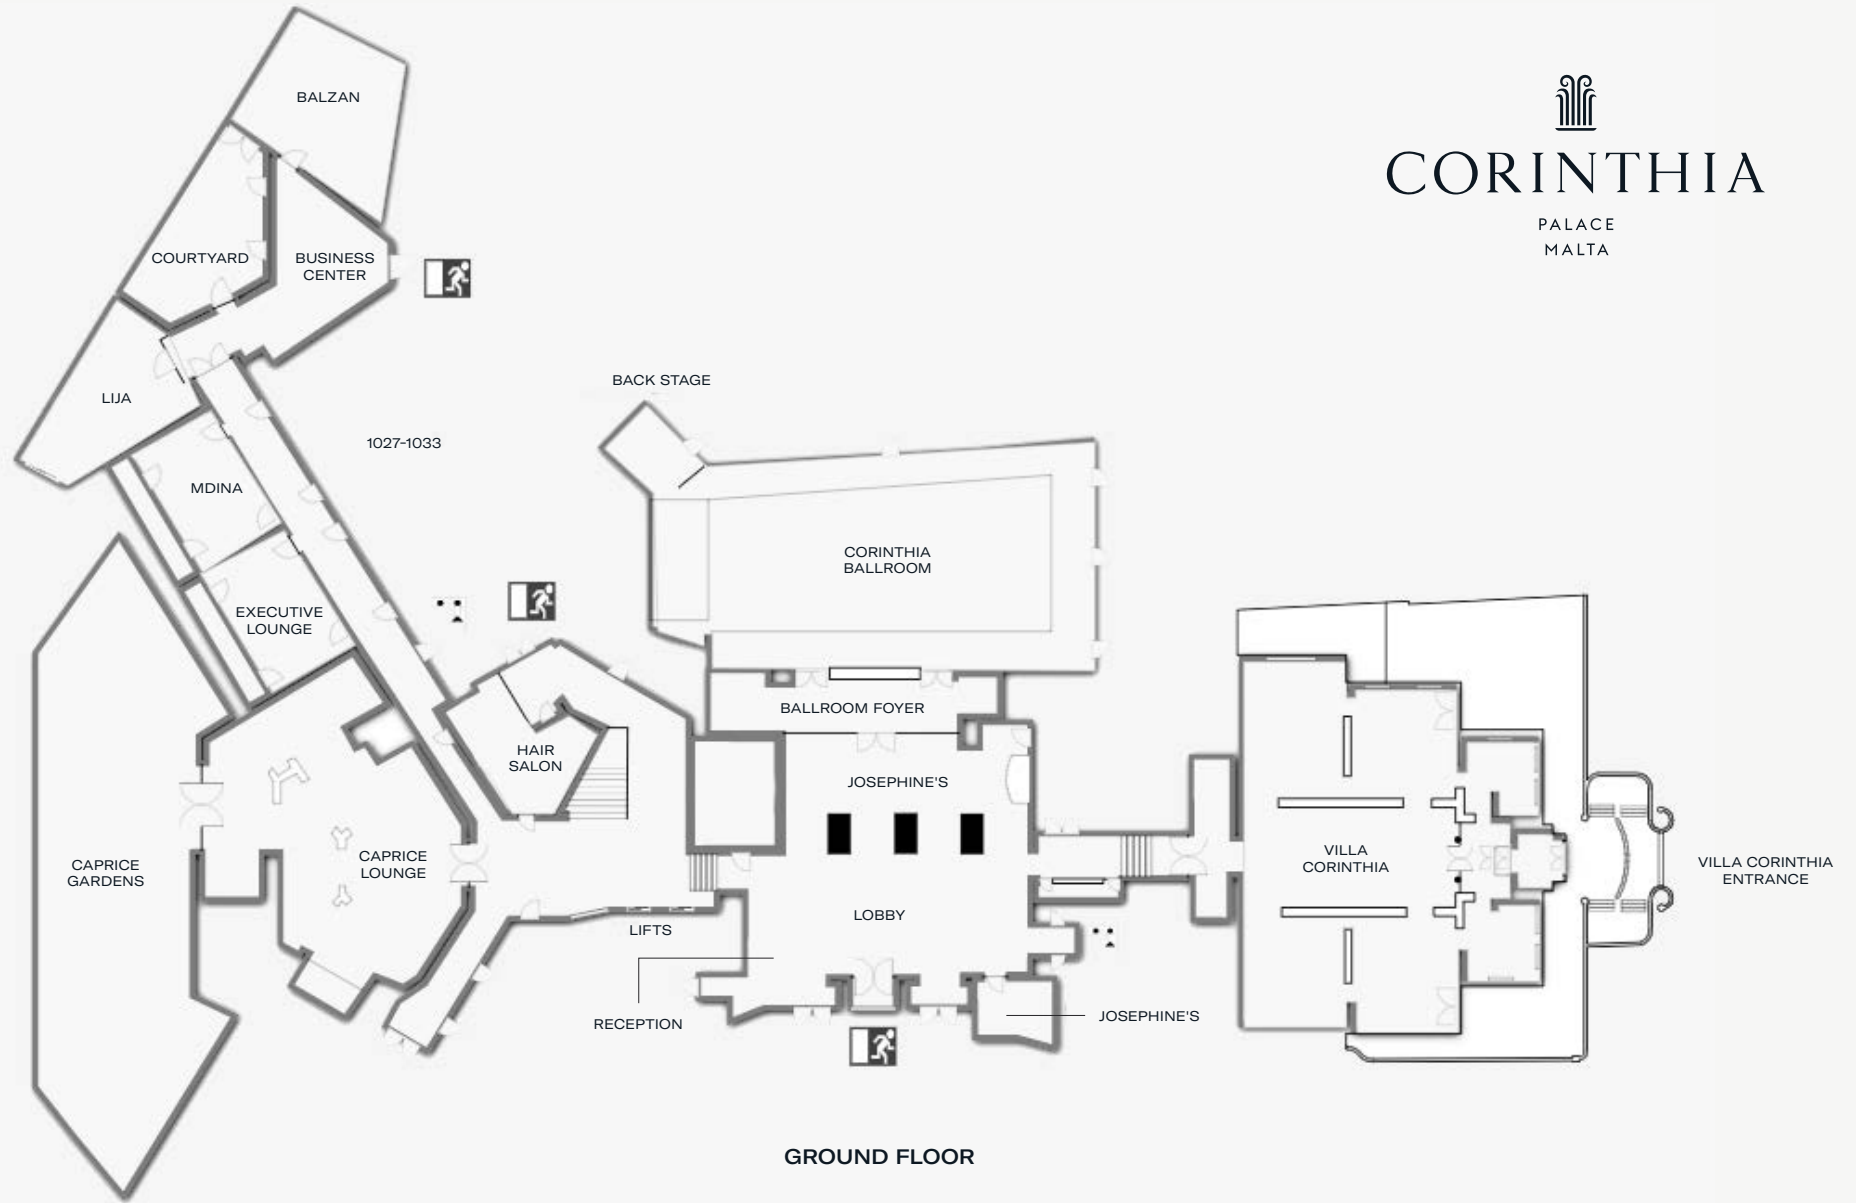

CORINTHIA

PALACE
MALTA

GROUND FLOOR