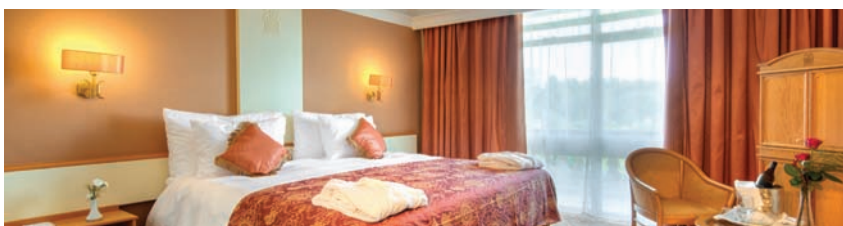

ROOMS | 152 rooms, all with balconies including 11 executive suites. All rooms and suites are fitted with direct phone lines, a mini-bar, safe, hair-dryer and cable TV, trouser press, tea and coffee making facilities.