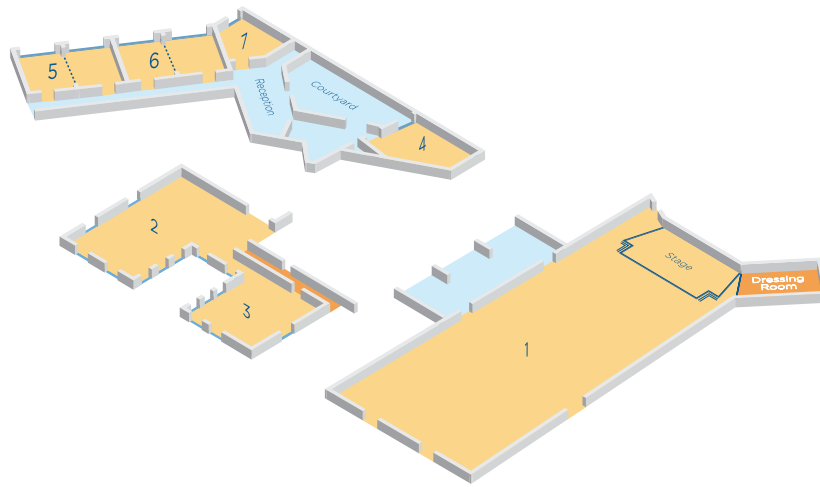

EVENTS FACILITIES | The Corinthia Palace Hotel & Spa has all the essential elements for professional conferences and perfect gatherings. Conference rooms with facilities for 60, 150 or over 650 delegates, 4 syndicate rooms, 2 boardrooms, a business centre with the latest equipment and wireless internet.

- CONFERENCE ROOMS
- PUBLIC AREAS
- BACK OF HOUSE
- WINDOWS
- PARTITIONS

BUSINESS SERVICES

- Wi-Fi access throughout meeting areas
- Business centre with support staff
- Computer hire
- Copy/print service & fax machine available
- Internet connectivity
- Conference facilities