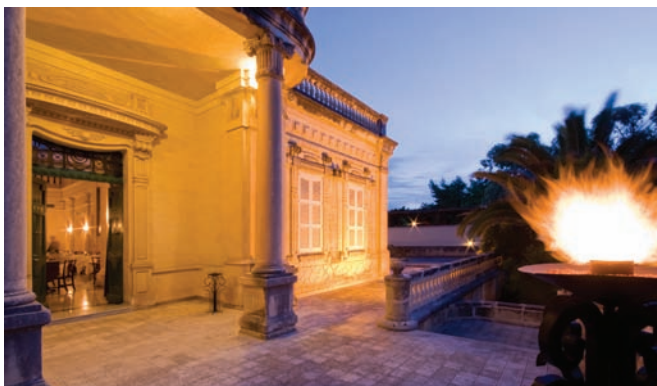

CORINTHIA PALACE HOTEL & SPA
De Paule Avenue, San Anton BZN 9023, Malta
Tel: +356 2144 0301 E-mail: sananton@corinthia.com

GDS Codes: Amadeus (1A) Galileo (UA) Sabre (AA) Worldspan (TW)
IAMLACOR IA11634 IA52881 IAICPH

corinthia.com