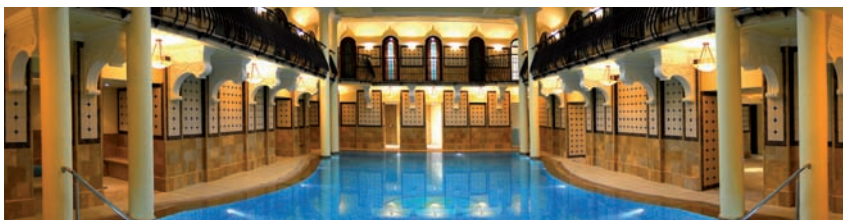

CORINTHIA™
HOTEL
BUDAPEST

FACT SHEET

Located in the heart of Budapest, this hotel has been beautifully transformed and tenderly restored from the old Grand Hotel Royal, retaining the splendour of the original interior, fronted by a breathtaking historical facade. The hotel's Royal Spa has also been faithfully restored from its majestic beginnings in 1886 to a modern day spa haven.

Distance from Ferihegy Airport: 18km

HOTEL SERVICES

- Wi-Fi access in public areas
- Concierge
- Laundry and dry cleaning
- Valet service
- Porter
- Parking
- Car wash service
- Safe deposit box at concierge
- Storage room
- Room service
- Wake up service
- Non smoking rooms
- Currency exchange
- Facilities for disabled persons
- Souvenir shop
- Florist

LEISURE FACILITIES | Royal Spa including a fitness room, indoor heated pool, Jacuzzi, sauna, steam bath and massage treatments.

RESTAURANTS & BARS

- Rickshaw - Far Eastern Restaurant & Sushi Bar
- La Brasserie Royale & Atrium terrace
- Le Bar & Lobby lounge
- Royal Kávéház & Szamos Marcipán Cafe
- Royal Bock Bistro & Wine shop

EVENT FACILITIES | The extensive facilities include the Grand Ballroom, restored to its original beauty with rich, baroque-style decorated ceilings and walls, thus offering the ideal venue for a truly unforgettable event. The Valletta conference centre can be partitioned to create up to 13 syndicate rooms, or opened to create large event spaces with breakout and refreshment areas. Linked directly to the hotel by a bridge is the spacious Valletta exhibition centre, offering over 740m² of superb event or display facilities. These facilities can be easily linked together to support a truly imaginative event.