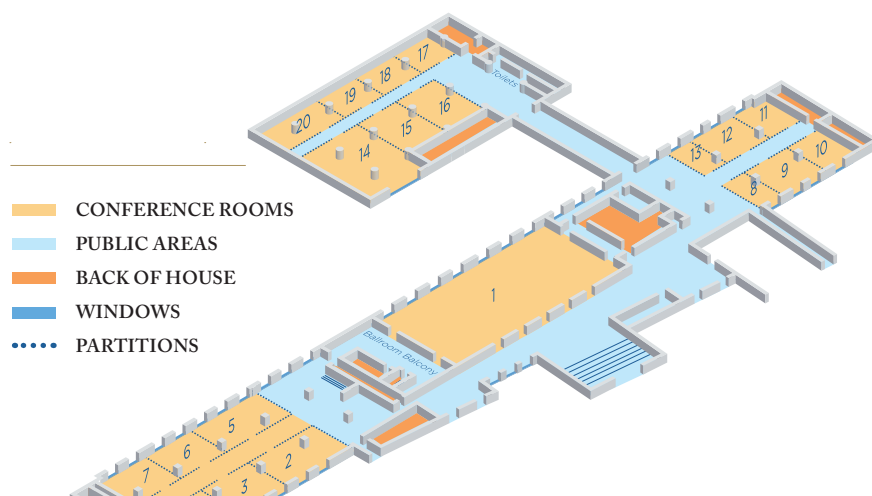

Width metres	Length metres	Height metres	Width feet	Length feet	Height feet	Theatre	Class-room	Board-room	Banquet	Reception
1	GrandBallroom	13.90	31.00	10.70	45'7	101'8	35'1	400	300	92	300	400
2	Petőfi	7.40	11.40	3.70	24'3	37'5	12'2	60	48	30	50	75
3	Mikszáth	7.40	8.00	3.70	24'3	26'3	12'2	46	38	20	30	50
4	Déry	7.40	9.90	3.70	24'3	32'6	12'2	50	38	24	50	70
5	Arany	7.40	11.40	3.70	24'3	37'5	12'2	60	48	30	50	75
6	Krúdy	7.40	8.00	3.70	24'3	26'3	12'2	46	38	20	30	50
7	Jókai	7.40	9.90	3.70	24'3	32'6	12'2	50	38	24	50	70
8	Ady	7.40	3.90	3.70	24'3	12'10	12'2	24	12	12	14	20
9	Lehár	7.40	8.00	3.70	24'3	26'3	12'2	40	34	18	30	50
10	Erkel	7.40	6.40	3.70	24'3	21'0	12'2	30	20	18	20	30
11	Kazinczy	7.40	5.32	3.70	24'3	17'6	12'2	30	20	18	20	30
12	József	7.40	8.00	3.70	24'3	26'3	12'2	40	34	18	30	50
13	Kölcsey	7.40	3.90	3.70	24'3	12'10	12'2	24	12	12	14	20
14	Tas	14.50	12.40	3.45	47'7	40'8	11'4	90	60	30	70	135
15	Huba	10.60	8.00	3.45	34'9	26'3	11'4	70	45	30	60	75
16	Töhötöm	10.60	8.00	3.45	34'9	26'3	11'4	70	45	30	60	75
17	Álmos	6.60	8.00	3.45	21'8	26'3	11'4	40	27	18	30	45
18	Előd	6.60	8.00	3.45	21'8	26'3	11'4	40	27	18	30	45
19	Ond	6.60	8.00	3.45	21'8	26'3	11'4	40	27	18	30	45
20	Kond	6.60	10.40	3.45	21'8	34'1	11'4	50	36	27	40	60
	Room1203	4.90	3.90	2.94	16'1	12'9	9'8	12	9	8	8	12
	Room1213	5.50	3.20	2.94	18'1	10'6	9'8	12	9	8	8	12
	Room1223	5.50	3.20	2.94	18'1	10'6	9'8	12	9	8	8	12
	Room2203	4.90	3.90	2.94	16'1	12'10	9'8	12	9	8	8	12
	Room2330	7.50	5.30	2.94	24'7	17'5	9'8	25	21	15	15	20
	Room3203	4.90	3.90	2.94	16'1	12'10	9'8	12	9	8	8	12
	Room3135	7.50	5.30	2.94	24'7	17'5	9'8	25	21	15	15	20
	Room3330	7.50	5.30	2.94	24'7	17'5	9'8	25	21	15	15	20
	Room4203	4.90	3.90	2.94	16'1	12'10	9'8	12	9	8	8	12

Corinthia Hotel Budapest

Erzsébet krt. 43-49, H-1073 Budapest, Hungary
Tel: +36 (1) 479 4000 E-mail: budapest@corinthia.com

GDS Codes: Amadeus(1A) Galileo(UA) Sabre(AA) Worldspan(TW)
IABUDROY IA12449 IA46273 IACOHR

corinthia.com