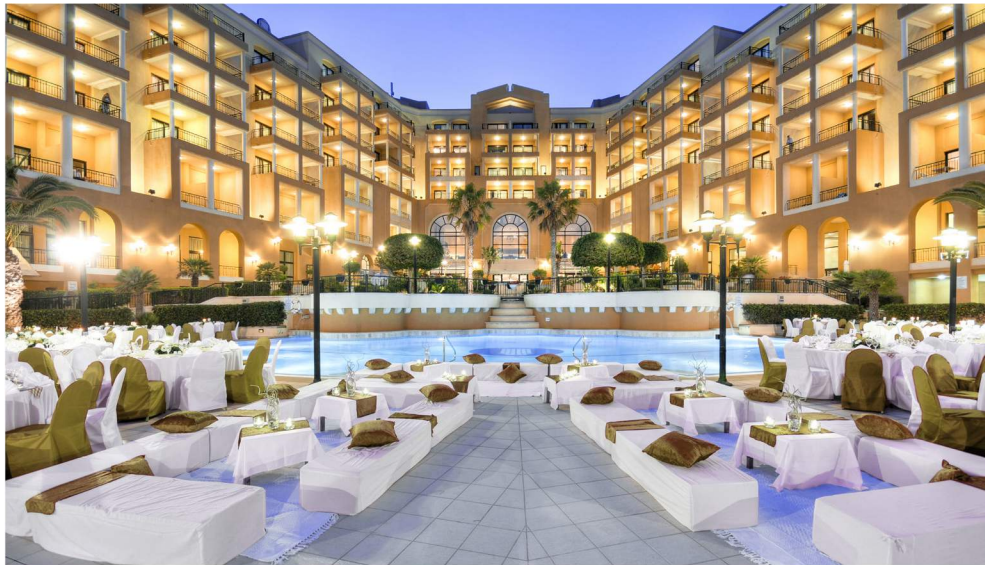

CORINTHIA

ST GEORGE'S BAY
MALTA

One of Europe's sunniest meeting destinations is home to the coastal haven of Corinthia St George's Bay.

Skilled in the art of hospitality, our employees are passionate about delivering nothing short of excellence. Your meeting requirements, your event requests and your business needs are all taken care of by our diligent team. With 248 bedrooms, 14 meeting rooms and space to host 500 guests, size and scale is not an issue.