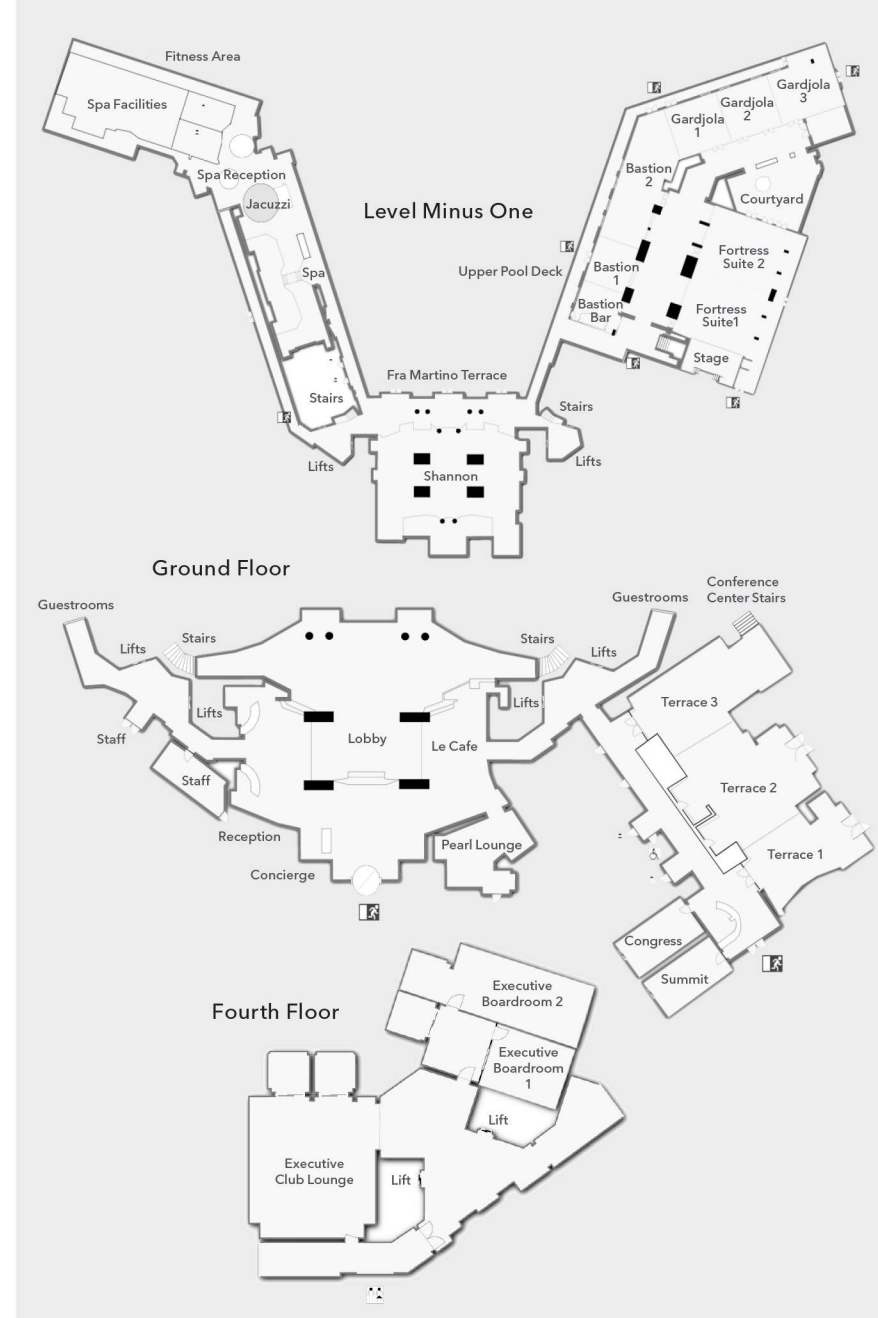

STAY CONNECTED

 @CORINTHIASG

 @CORINTHIASTGEORGESBAY

ROOM NAME	AREA, m ²	AREA, ft ²								
BASTION AND GARDJOLA	467.60	5,033.2	0	0	240	0	0	0	500	0
FORTRESS SUITE	427.10	4,596.9	550	252	240	60	69	84	600	220
BASTION SUITE	255.50	2,749.6	160	102	150	84	78	84	350	0
FORTRESS SUITE 1	239.20	2,574.6	144	90	120	40	39	48	300	0
GARDJOLA SUITE	212.40	2,286.1	150	84	140	70	72	78	300	120
BASTION 1 AND 2	209.50	2,255.0	160	102	150	84	78	84	350	100
FORTRESS SUITE 2	188.70	2,031.6	168	108	120	40	36	48	300	0
TERRACE SUITE	164.10	1,765.9	112	78	70	48	0	0	120	0
GARDJOLA 2 AND 3	151.80	1,633.7	110	72	70	46	48	54	140	0
BASTION 2	150.80	1,623.1	110	60	100	54	54	60	170	70
GARDJOLA 1 AND 2	121.30	1,305.2	100	81	70	46	42	52	140	0
BASTION 1 AND BAR	104.70	1,126.5	0	0	0	0	0	0	118	0
TERRACE 1 AND 2	101.80	1,095.8	90	36	60	34	30	0	90	48
GARDJOLA 3	91.10	980.9	60	36	40	22	24	30	85	40
TERRACE 3	61.80	665.2	0	0	0	0	0	0	30	0
GARDJOLA 2	60.70	652.8	40	27	30	22	18	24	65	24
GARDJOLA 1	60.60	652.4	40	27	30	22	18	24	65	24
TERRACE 2	59.10	635.8	32	18	20	22	15	0	40	32
BASTION 1	58.70	631.8	30	24	30	24	18	24	65	32
BASTION BAR	46.00	494.7	0	0	0	0	0	0	50	0
TERRACE 1	43.00	462.8	30	18	10	12	15	18	30	30
EXECUTIVE BOARDROOM 1	34.54	371.8	0	0	0	0	0	0	0	0
SUMMIT	24.28	261.4	0	0	0	0	0	0	0	0
CONGRESS	23.27	250.5	0	0	0	0	0	0	0	0
EXECUTIVE BOARDROOM 2	14.85	159.8	0	0	0	0	0	0	0	0